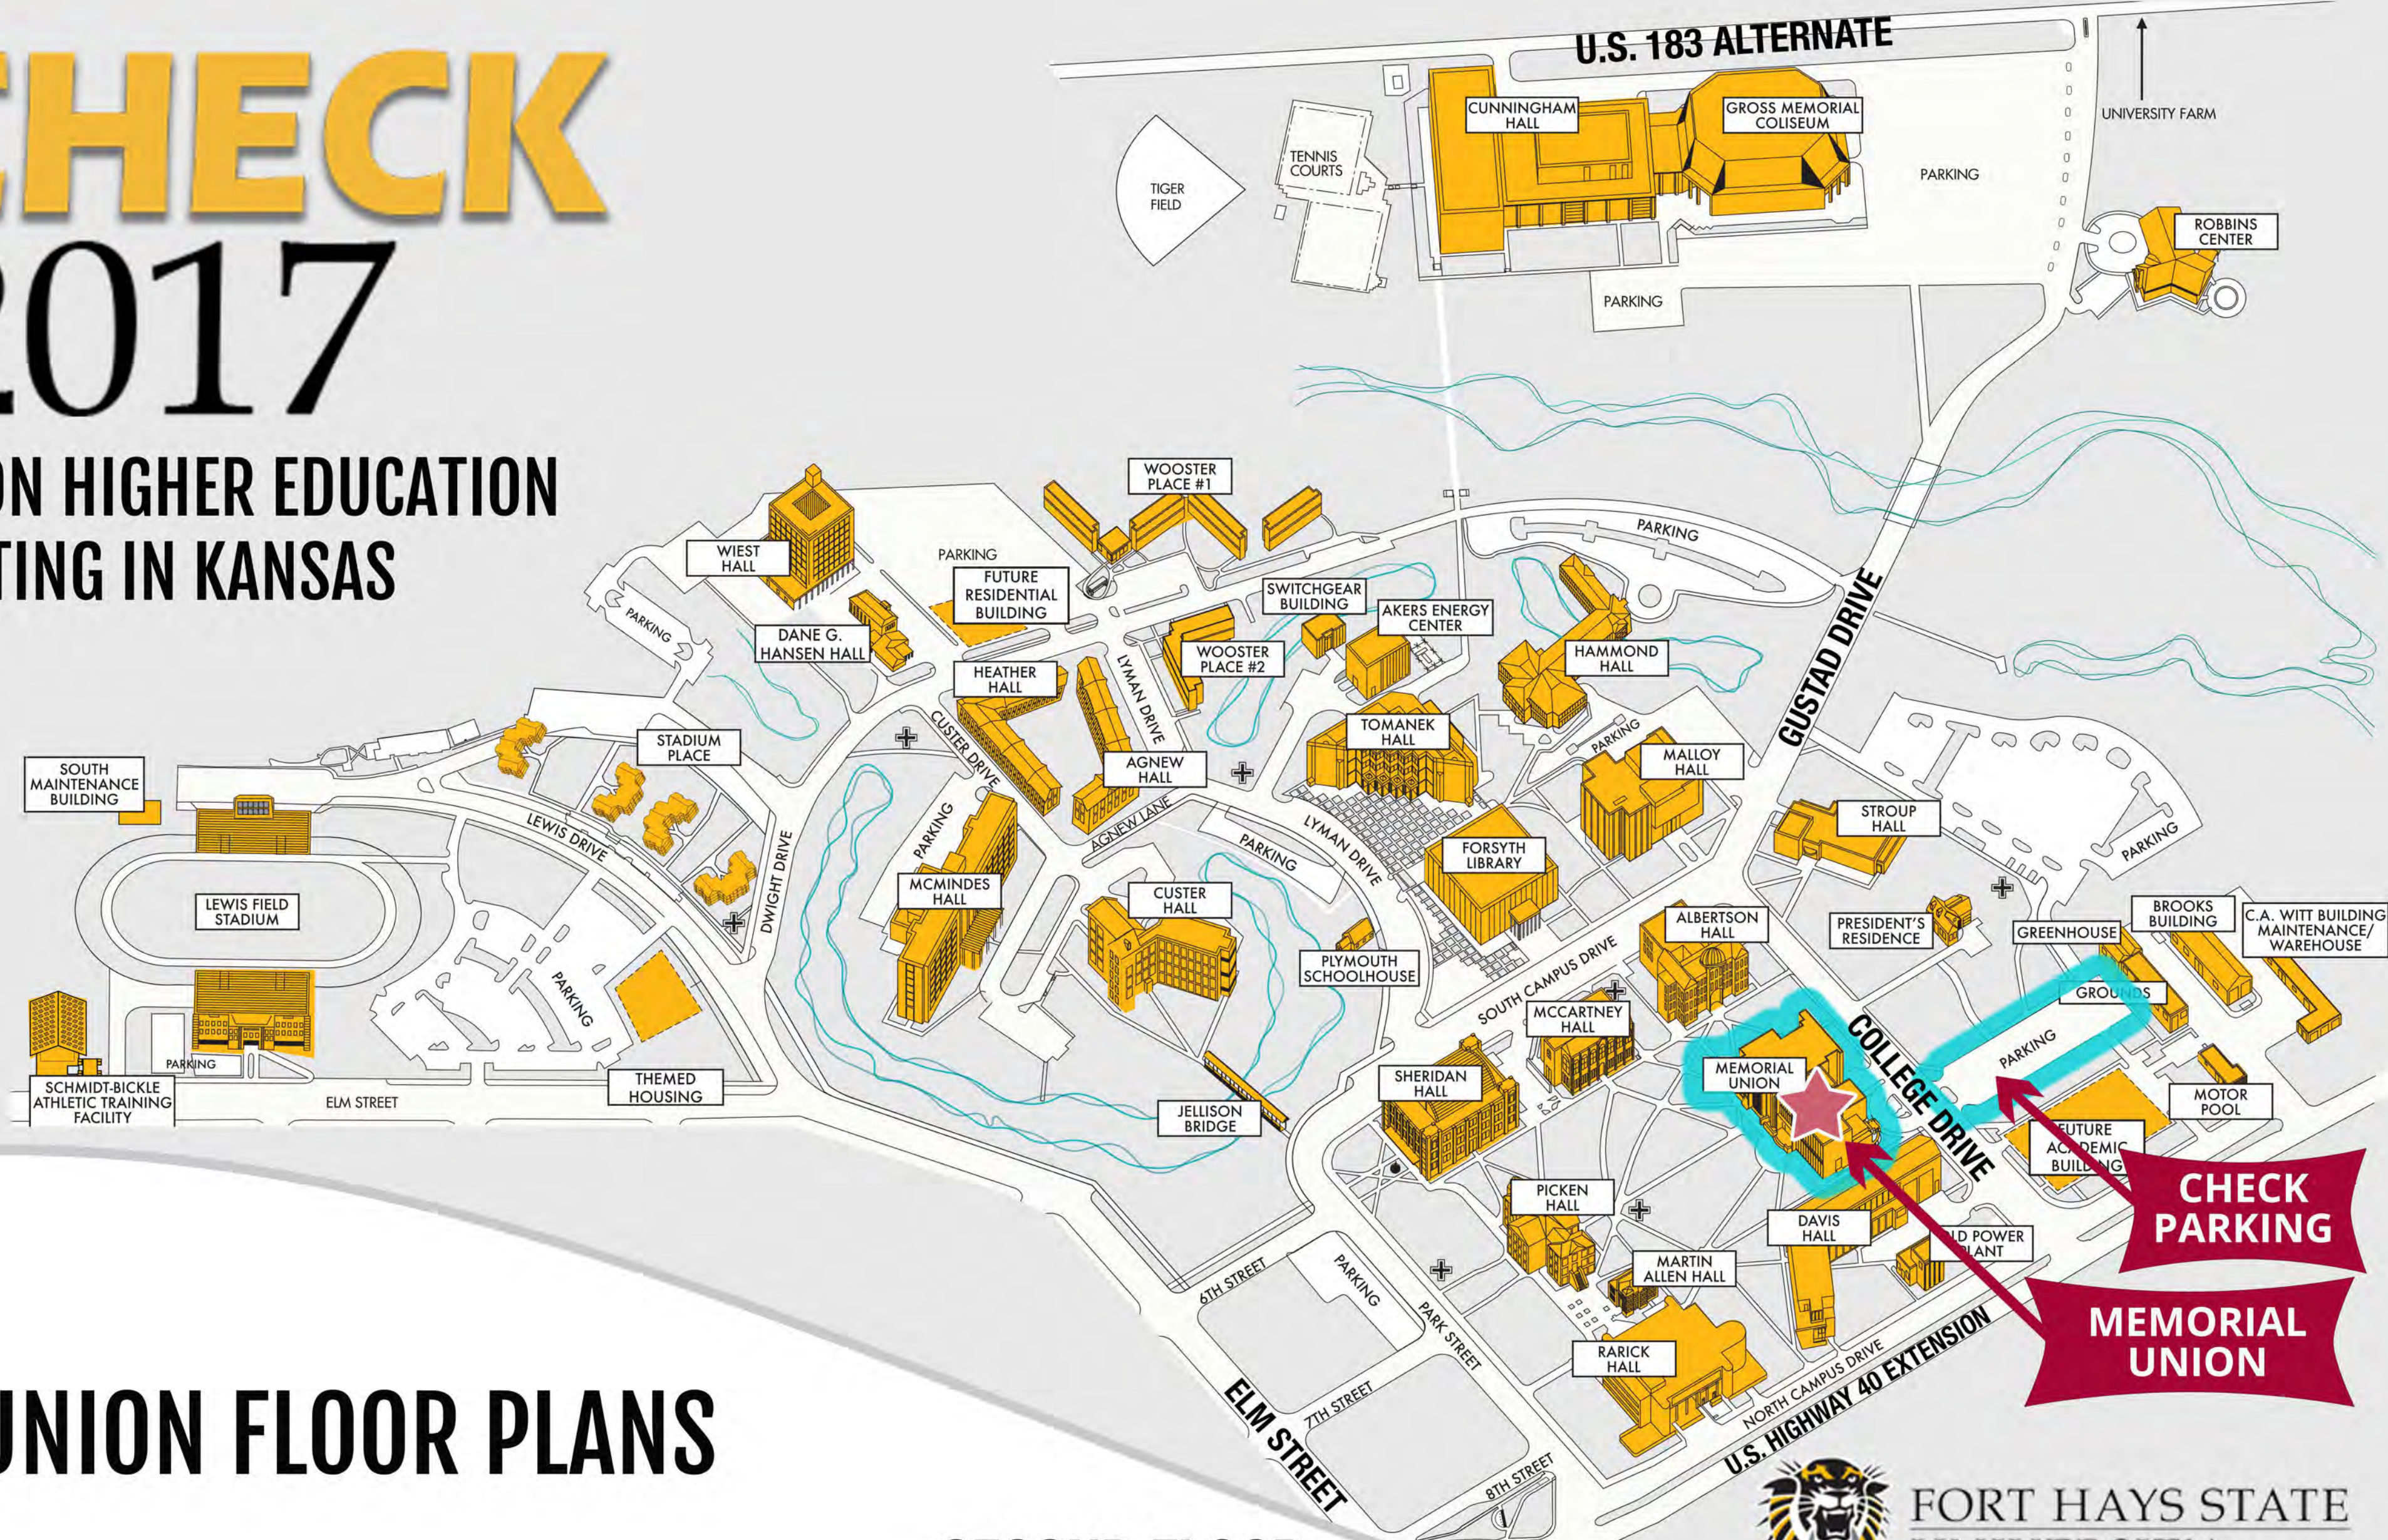

CHECK 2017

CONFERENCE ON HIGHER EDUCATION COMPUTING IN KANSAS

MEMORIAL UNION FLOOR PLANS

GROUND LEVEL

SECOND FLOOR

FORT HAYS STATE UNIVERSITY

Forward thinking. World ready.